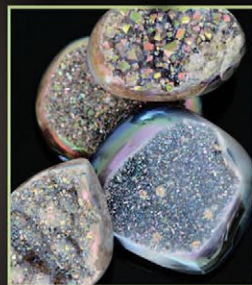

FINDINGS

**ROUGH, STONES,
BEADS, CABS**

BOTRYOIDAL DRUZY
(peacock blue green)

GALAXY DRUZY

BRAZILIAN DRUZY

Booth: W300, W302, W304, 306, W308, W310
TURQUOISE, TURQUOISE, TURQUOISE

HOME OF ONE OF THE LARGEST TURQUOISE COLLECTIONS IN THE *WORLD!*