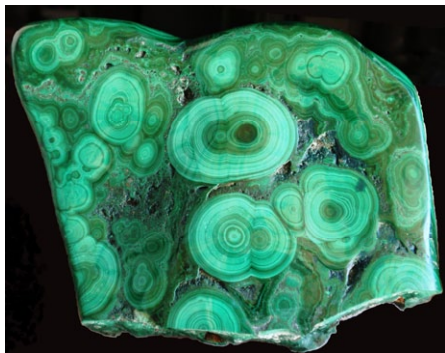

29th GeMin 2015

International Mineral , Gemstone , Jewellery and Fossil Expo
4-5-6 December 2015
Athens , Greece

Hotel ROYAL OLYMPIC

Diakou str. 28-34 , Athens , EL- 117 43 [Across the Zeus Temple]
GREECE

Tel. : +30 - 210 - 9288- 400 / FAX : +30 - 210 - 9233-317,
e-mail : info@royalolympic.com , www.royalolympic.com

4 -12-2015 Friday 4 p.m. - 10 p.m.
5 -12-2015 Saturday 10 a.m. - 10 p.m.
6 -12-2015 Sunday 10 a.m. - 8 p.m.

Information : GeMin , c/o ORYKTOLOGIKA NEA - NEWS ON MINERALS

Postal Address : Leof. Gr. Lambraki 70 , Piraeus 18532 , Greece

Tel: +30 - 213 - 025 - 8688 , FAX : +30 -210 - 4132-570 , Mobile. : +30-6979771898

e-mail : minat@gemin.eu Web: <http://www.gemin.eu>